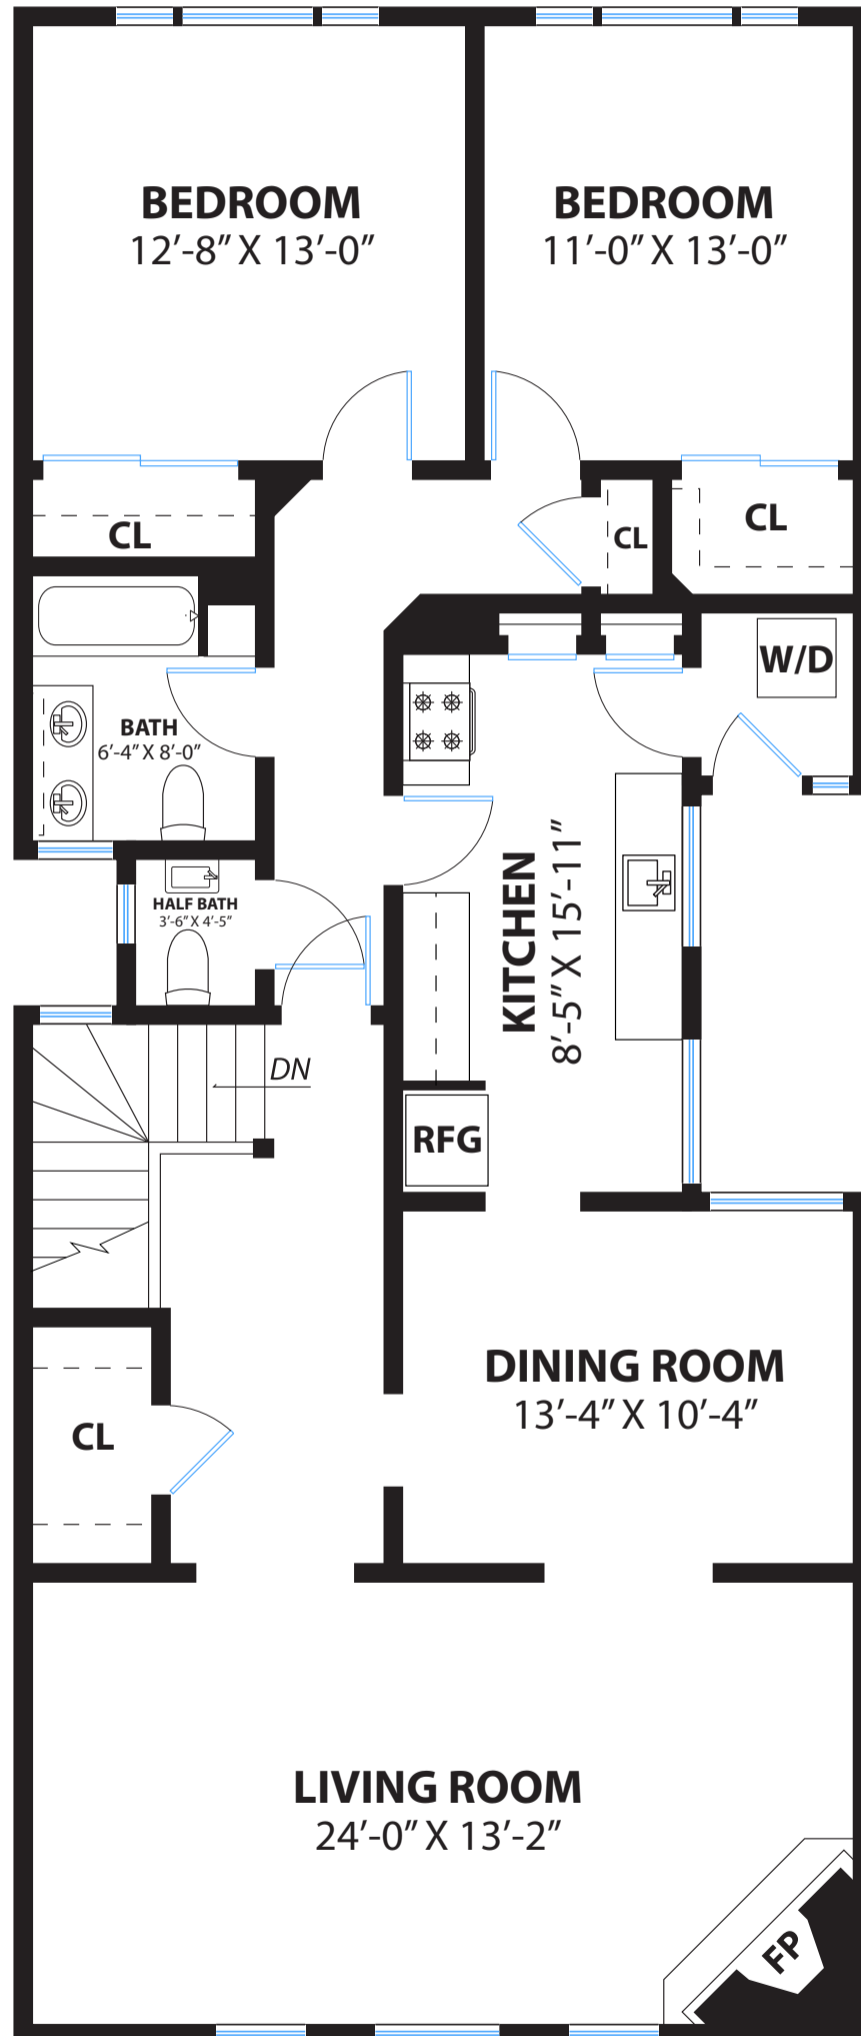

461 CAPP STREET

SAN FRANCISCO

PROPERTY SQ FT INFORMATION
LIVING SPACE: 1410 SQ FT

PRESENTED BY : TEAM HOWE
DRE# 01816621

DISCLAIMER: RENDERING BY OPEN HOMES PHOTOGRAPHY. ALL MEASUREMENTS ARE APPROXIMATE AND MAY NOT BE EXACT.
DO NOT RELY ON THE ACCURACY OF THIS FLOOR PLAN WHEN DETERMINING THE PRICE OF A PROPERTY OR MAKING DECISIONS
REGARDING BUYING OR SELLING OF PROPERTIES WITHOUT INDEPENDENT VERIFICATION.